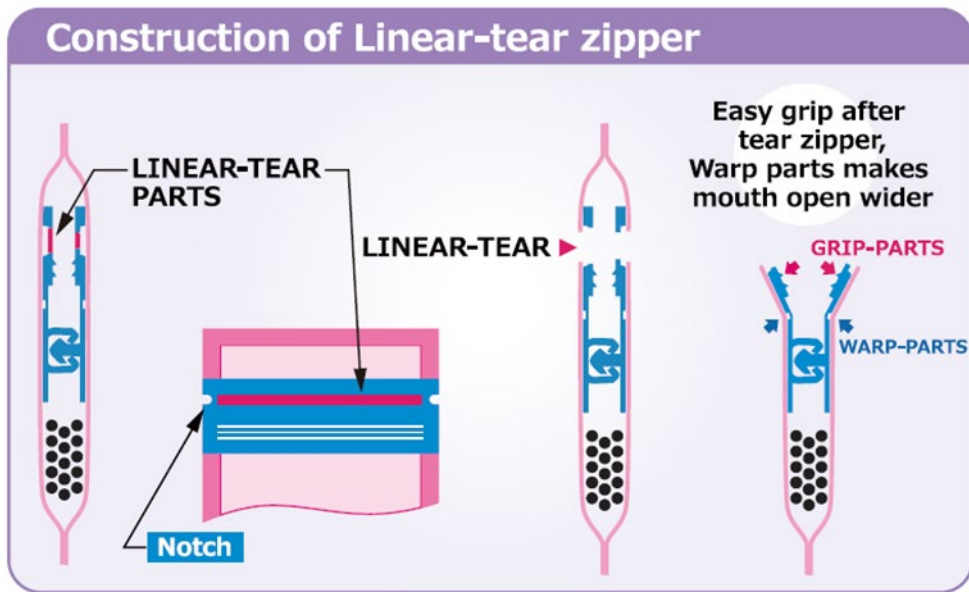

Linear Tear Zipper

- Linear tear due to design of zipper
- Does not rely on film properties
- Sealable for both sealant

| STYLE# | FEATURE | SIZE (mm) | FITTING STRENGTH (N/50mm) | |
|----------|-----------------------------|-----------|---------------------------|----|
| | | | OUT | IN |
| MFB-923T | Linear tear Anti-wrinkle | 19 | 20 | 90 |