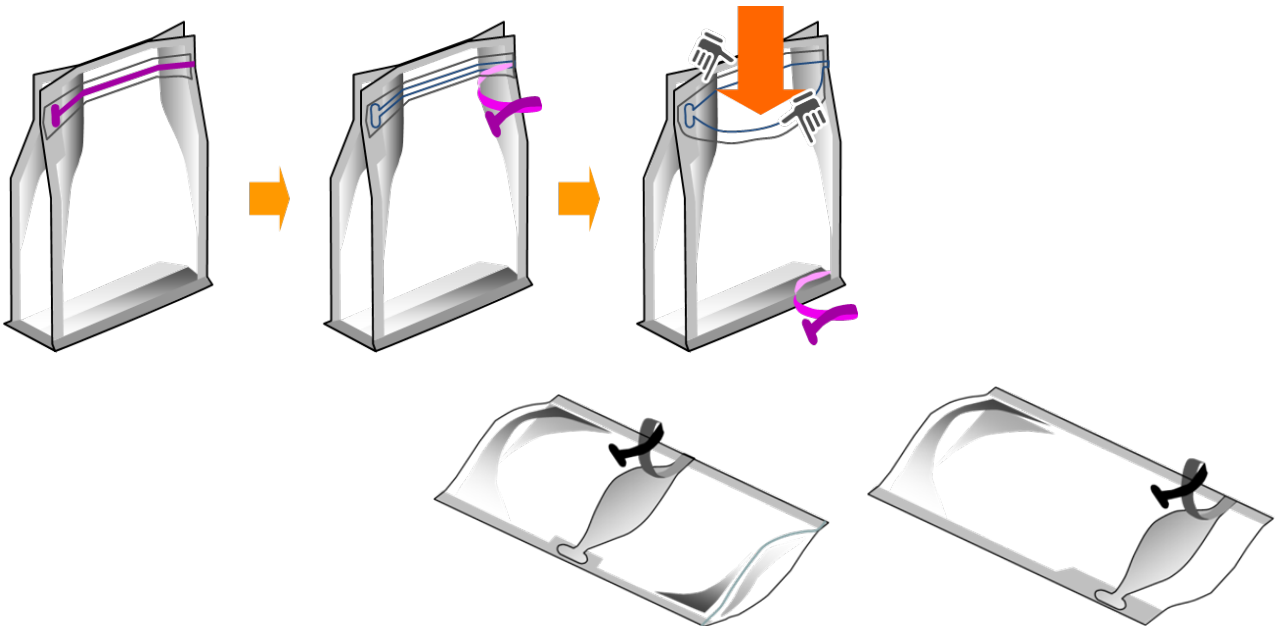

PLALOC™

MFB-926TT

Front panel Tear Tape

- Easy Open, Tab pulled off
- No need to use scissors

STYLE#	FEATURE	SIZE (mm)	FITTING STRENGTH (N/50mm)	
			OUT	IN
MFB-926TT	Front Panel Tear one side	10	-	-

Good for a broad range of products, including: