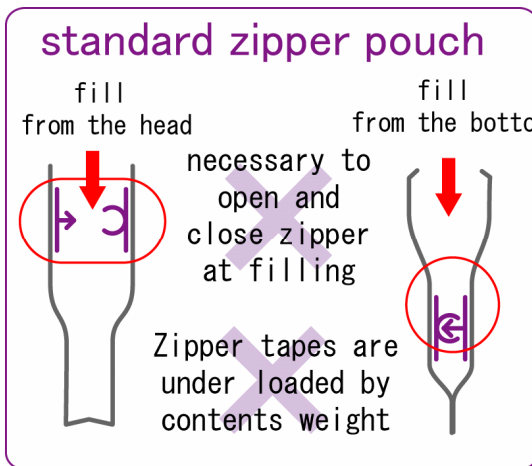

Pocket-type zipper pouch

FEATURE OF POCKETZIP

- 'Pocket-type zipper' gives practical and safely fill to the zipper pouches.
- POCKETZIP with a built-in tear-tape enables easy-to-open.

IUT Idemitsu Unitech Co.,Ltd.