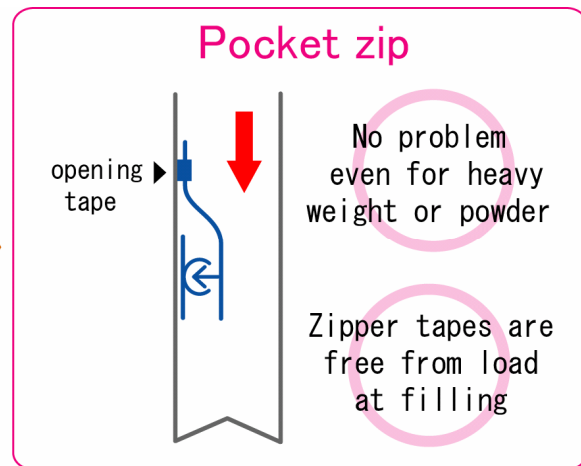

Pocket-type zipper pouch

FEATURE OF POCKETZIP

- 'Pocket-type zipper' gives practical and safely fill to the zipper pouches.
- POCKETZIP with a built-in tear-tape enables easy-to-open.

IUT Idemitsu Unitech Co.,Ltd.