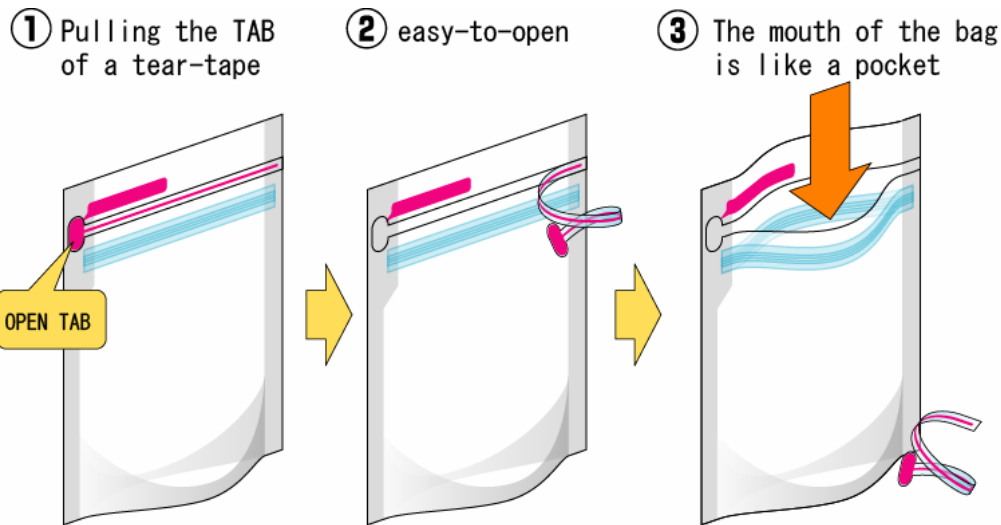

Pocket-type zipper pouch

FEATURE OF POCKETZIP

- 'Pocket-type zipper' gives practical and safely fill to the zipper pouches.
- POCKETZIP with a built-in tear-tape enables easy-to-open.

IUT Idemitsu Unitech Co.,Ltd.